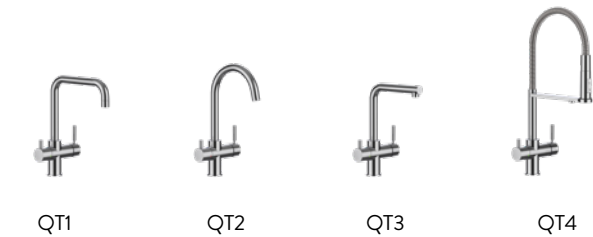

Q TOWER

Q TOWER BUBBLE

W.177 D.222H.462 mm
Q3 Under / Q3XL Under / Q4 Under

Q TOWER ONE

QT. ONE EASY
QT. ONE BUBBLE
QT. ONE ALL IN
QT. ONE HOT & COLD
QT. ONE ONLY HOT

QBOILER

QT. ONE W.100 D.209,5 H.402 mm
Q BOILER W.240 D.240 H.325 mm
Q1 Under / Q2 Under

Q TAPS

Q TAPS 3 WAY

Finishes

QT1 - H.310 Ø 32 mm
QT2 - H.345 Ø 32 mm
QT3 - H.295 Ø 32 mm
QT4 - H.511 Ø 32 mm
Q1 Under / Q2 Under

QUABA | FILTERS

Q FILTER

Q TASTE SMALL
Q TASTE LARGE
Q TASTE SAN
Q PURE LARGE

Q TASTE S. - H.192 Ø 87 mm
Q TASTE W. - H.307 Ø 87 mm
Q TASTE SAN. - H.307 Ø 87 mm
Q PURE W.240- H.307 Ø 87mm
All products

The Q Head features an 8mm water inlet with various configuration options

Biosource srl – SB