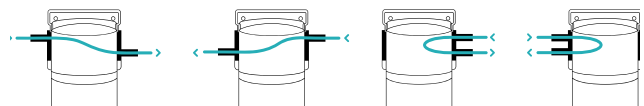

Q TOWER

Q TOWER BUBBLE

W.177 D.222H.462 mm
Q3 Under / Q3XL Under / Q4 Under

Q TOWER ONE

QT. ONE EASY
QT. ONE BUBBLE
QT. ONE ALL IN
QT. ONE HOT & COLD
QT. ONE ONLY HOT

QBOILER

QT. ONE W.100 D.209,5 H.402 mm
Q BOILER W.240 D.240 H.325 mm
Q1 Under / Q2 Under

Q TAPS

Q TAPS 3 WAY

Finishes

QT1 - H.310 Ø 32 mm
QT2 - H.345 Ø 32 mm
QT3 - H.295 Ø 32 mm
QT4 - H.511 Ø 32 mm
Q1 Under / Q2 Under

QUABA | FILTERS

Q FILTER

Q TASTE SMALL
Q TASTE LARGE
Q TASTE SAN
Q PURE LARGE

Q TASTE S. - H.192 Ø 87 mm
Q TASTE W. - H.307 Ø 87 mm
Q TASTE SAN. - H.307 Ø 87 mm
Q PURE W.240- H.307 Ø 87mm
All products

The Q Head features an 8mm water inlet with various configuration options

Biosource srl – SB