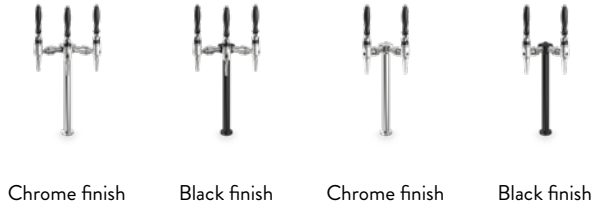

Domestic

Small Office

1-20 people

Equipped with an extendable mechanical arm with internal passage for protected pipes and fluid movement.

QUABA | TAPS AND TOWERS

Q FONT

Q FONT 2 WAY
Q FONT 3 WAY

QF 2V - W.140 D.193 H.560 mm
QF 3V W.240 D.260 H.560 mm
Q3 Under / Q3XL Under / Q4 Under